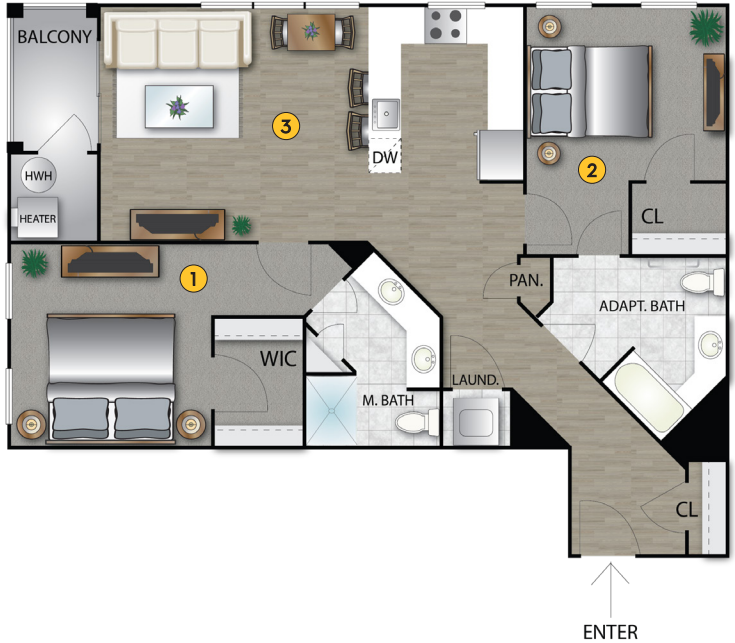

# B05

- 1,210 Sq. Feet
- 2 Bedroom
- 2 Bath

## DIMENSIONS

- 1 Master Bedroom  
11' - 9" x 11' - 10"
- 2 Bedroom 2  
11' - 8" x 10' - 1"
- 3 Living/Dining Area  
15' - 4" x 13' - 8"

Plans and furnishings are for marketing purposes only, and are not to scale. Please inspect construction, subdivision, utility, landscape and other plans available through leasing center for complete and specific information. Actual locations may vary and items shown or not shown on this plan are subject to errors, omissions and field changes.